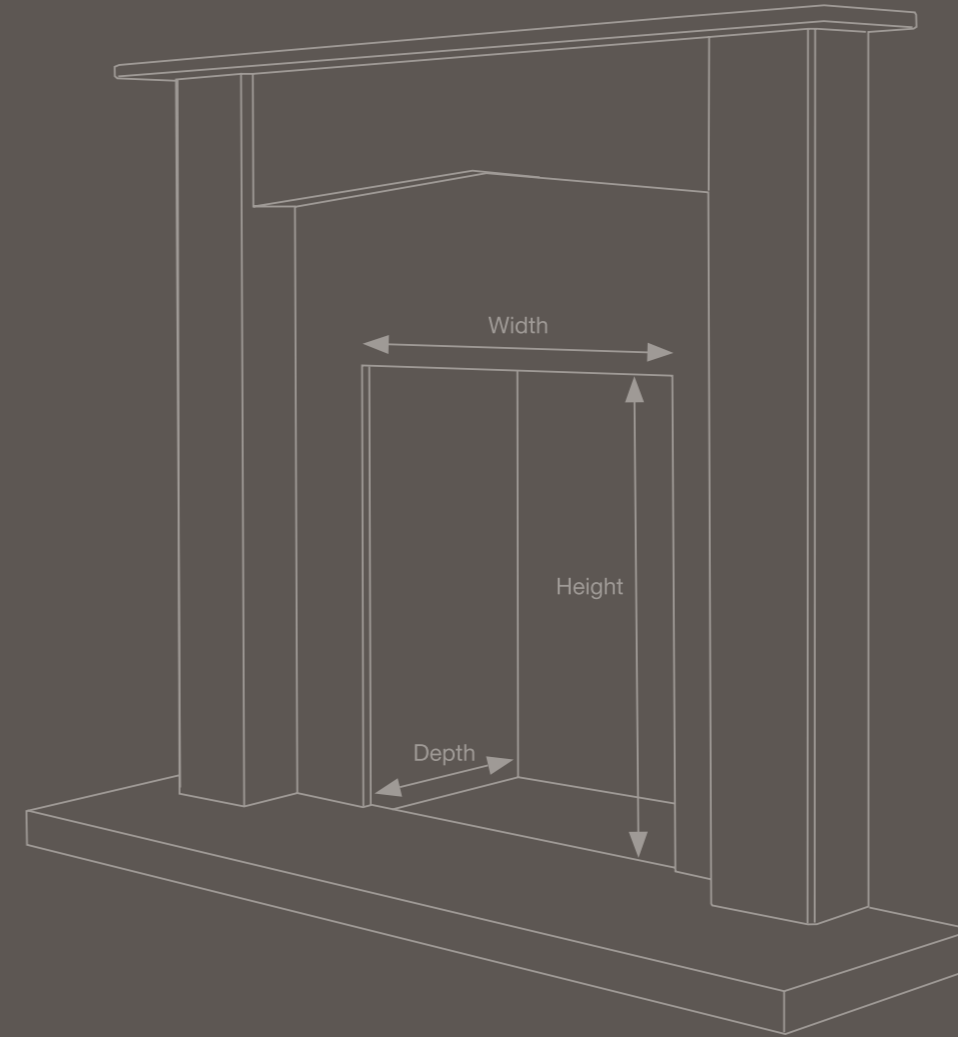

Technical Information