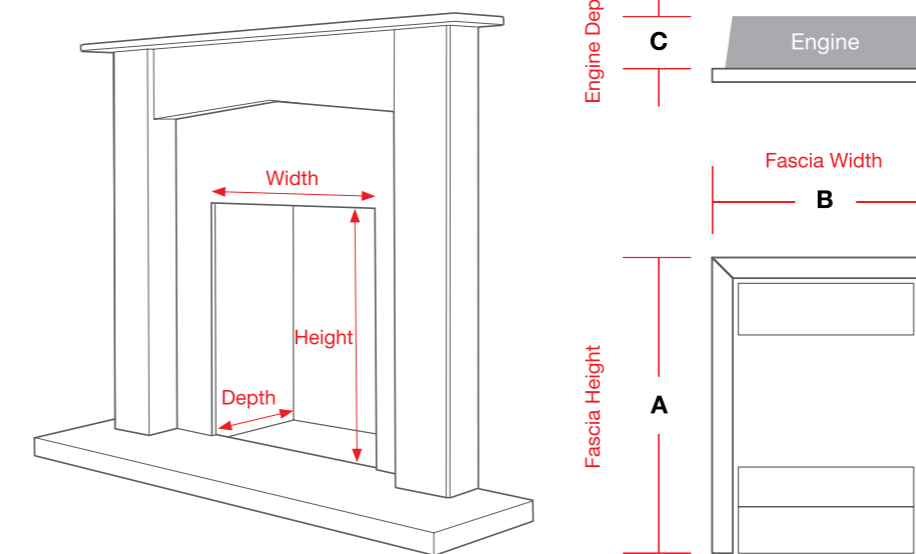

*Engine Depth

Fireplace Openings

Key to Technical Table

Hearth & WM Can be hearth or wall mounted – ashpan is not separate.
Hearth Can be hearth or wall mounted. If wall mounted the fire would require a small plinth to support the fret/ashpan which is not attached to the main fire.
NB: Please note that the fires which are highlighted as 'Hearth' are intended for floor level installation with a back panel and hearth. If raised some of the inner workings of the fire may become more visible than intended.
† These fires are suitable for most pre-fabricated flues dependent on the flue depth and diameter. Please refer to the installation instructions to ensure that this fire is compatible.
> Inset balanced flue fires can be installed inset/semi-inset into the wall cavity with the 3" spacer, which is available as an optional extra.